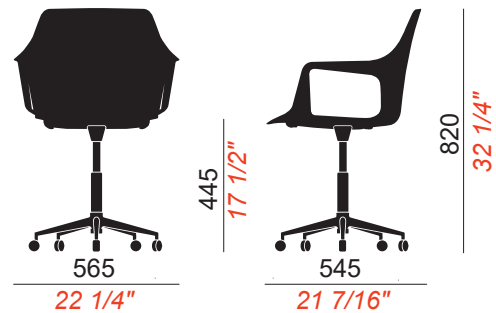

# COLOS

 MADE IN ITALY

Monoshell armchair in polypropylene with fiberglass, height-adjustable swivel base in polished aluminum on castors.

Seat pad option available.

Not stackable.

2D and 3D drawings available at [www.colos.it](http://www.colos.it)

QUANTITY PER PACKAGE	BOX SIZES 	PACKAGE VOLUME 	PACKAGE WEIGHT 
2	67x56x96	0,33	22