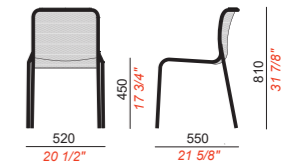

Momo Net 1

Sedia a 4 gambe
Scocca in rete metallica stirata verniciata a polveri
Struttura in tubolare di metallo verniciato a polveri
Impilabile fino a 6 unità

*Four legs chair
Metal mesh shell powder-coated
Tubular metal powder-coated frame
Stackable up to 6 units*